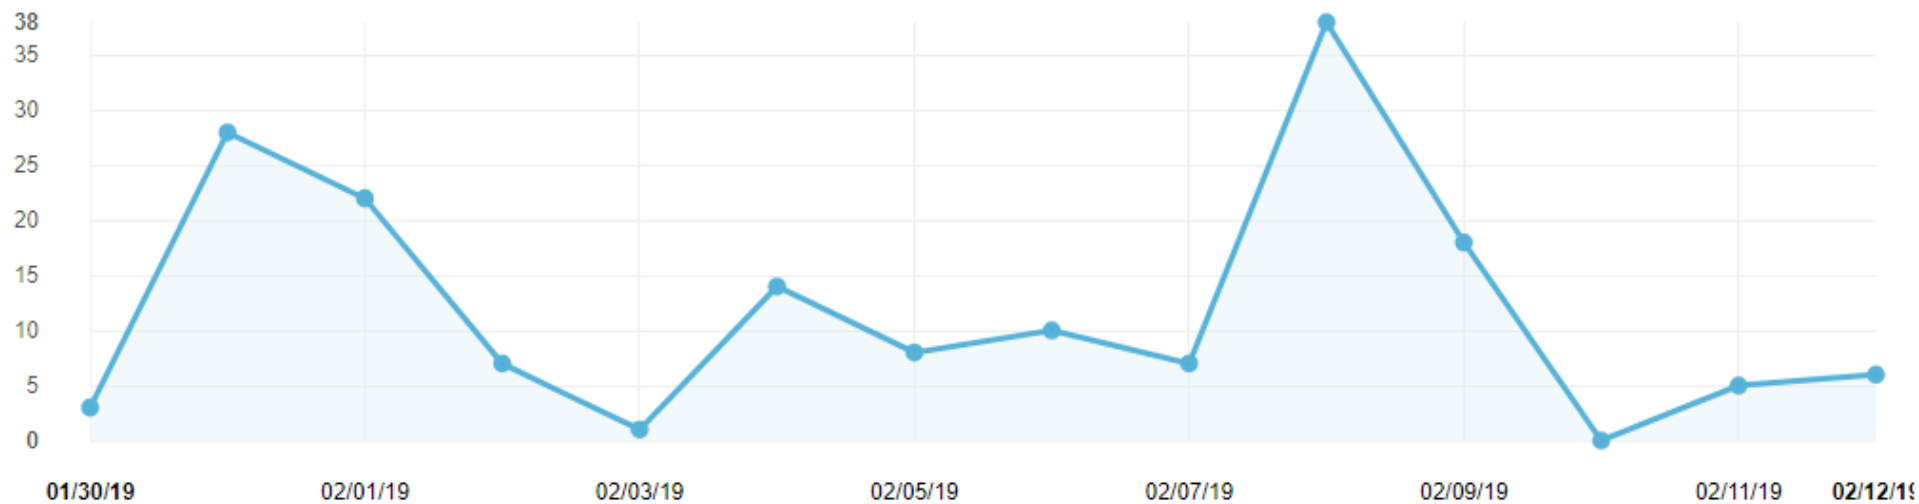

Overall listing views for last two weeks

10 most popular listings

	CCD AUTO - ROBERTSON	1457 views
	VLOEDBOS CAMPSITE	1435 views
	ROBERTSON RIDING SCHOOL	1164 views
	DNA health Robertson	1004 views
		995 views
	Mountain View Retirement Village	941 views
	LLOYD INTERIORS / ROBERTSON GORDYNE	818 views
	BOSSA SOCIAL CAFÉ TYGERFALLS	786 views
	LBN HOME SOLUTIONS	759 views
	PLATTEKLOOF SUPERSPAR	743 views

10 most popular locations

ROBERTSON	11392 views
LANGEBAAN	3495 views
CAPE TOWN	1673 views
PLATTEKLOOF	1479 views
CALEDON	1435 views
CEDERBERG MOUNTAINS	792 views
BELLVILLE	786 views
GREENPOINT	604 views
V&A WATERFRONT	585 views
Vredenburg	524 views